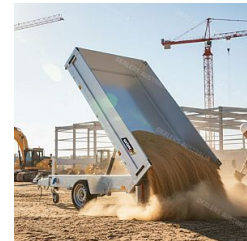

2026 Variant Flatbed / Box Trailer

Details

Price:	$11,375 Inc. GST
Dealer Stock #:	VAR/1815T230L
New / Used:	Dealer New