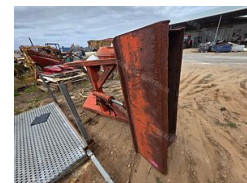

Robot Front End Loader Frame - Suit Massey Ferguson MF175 Tractor

Details

Price:	$1,650 Inc. GST
Dealer Stock #:	TE3927
New / Used:	Dealer Used