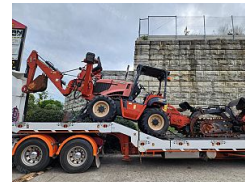

Ditch Witch RT100 Trencher (Stock No. 94759)

Details

Price:	POA
Dealer Stock #:	Ditch Witch RT100 (Stock No. 94759)
New / Used:	Dealer Used