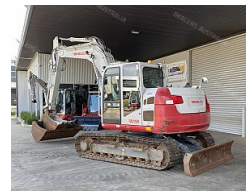

## 2018 Takeuchi Other

### Details

Price:	\$146,000 Inc. GST
Dealer Stock #:	2150
New / Used:	Dealer Used

### Description

2018 TB2150 WITH LOW HOURS, HITCH, 3 BUCKETS & RIPPER. LOCATED IN MELBOURNE & READY FOR IMMEDIATE SALE.

### Further Details

configuration	Offset/Knuckle Boom
Model	TB2150
Specific	
Hours	2550
Excav Config	Offset/Knuckle Boom
Item Condition	Excellent
Excav Size	16