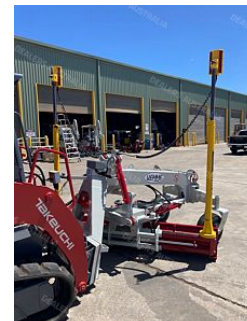

UEMME GR Grader

Details

Price: POA
 Dealer Stock #: 1214
 New / Used: Dealer New

Seller Details

Name: Semco Equipment Sales
Phone: (02) 8311 4087
State: NSW
Suburb: North St Marys
Postcode: 2760

Description

UEMME GRADER BLADE C/W 2 RECEIVERS JUST ARRIVED CALL SATCH SEMCO ST MARYS 1800 685 525

Product Details

Type Dealer New
Make UEMME
Model GR
Registration Date 1 April 2023

Further Details

configuration
Item Condition Excellent