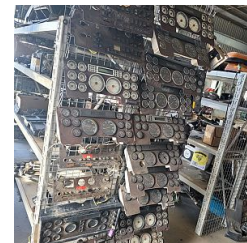

FREIGHTLINER DASH CLUSTERS

Details

Price: POA
Dealer Stock #: EMTW83
New / Used: Dealer Used